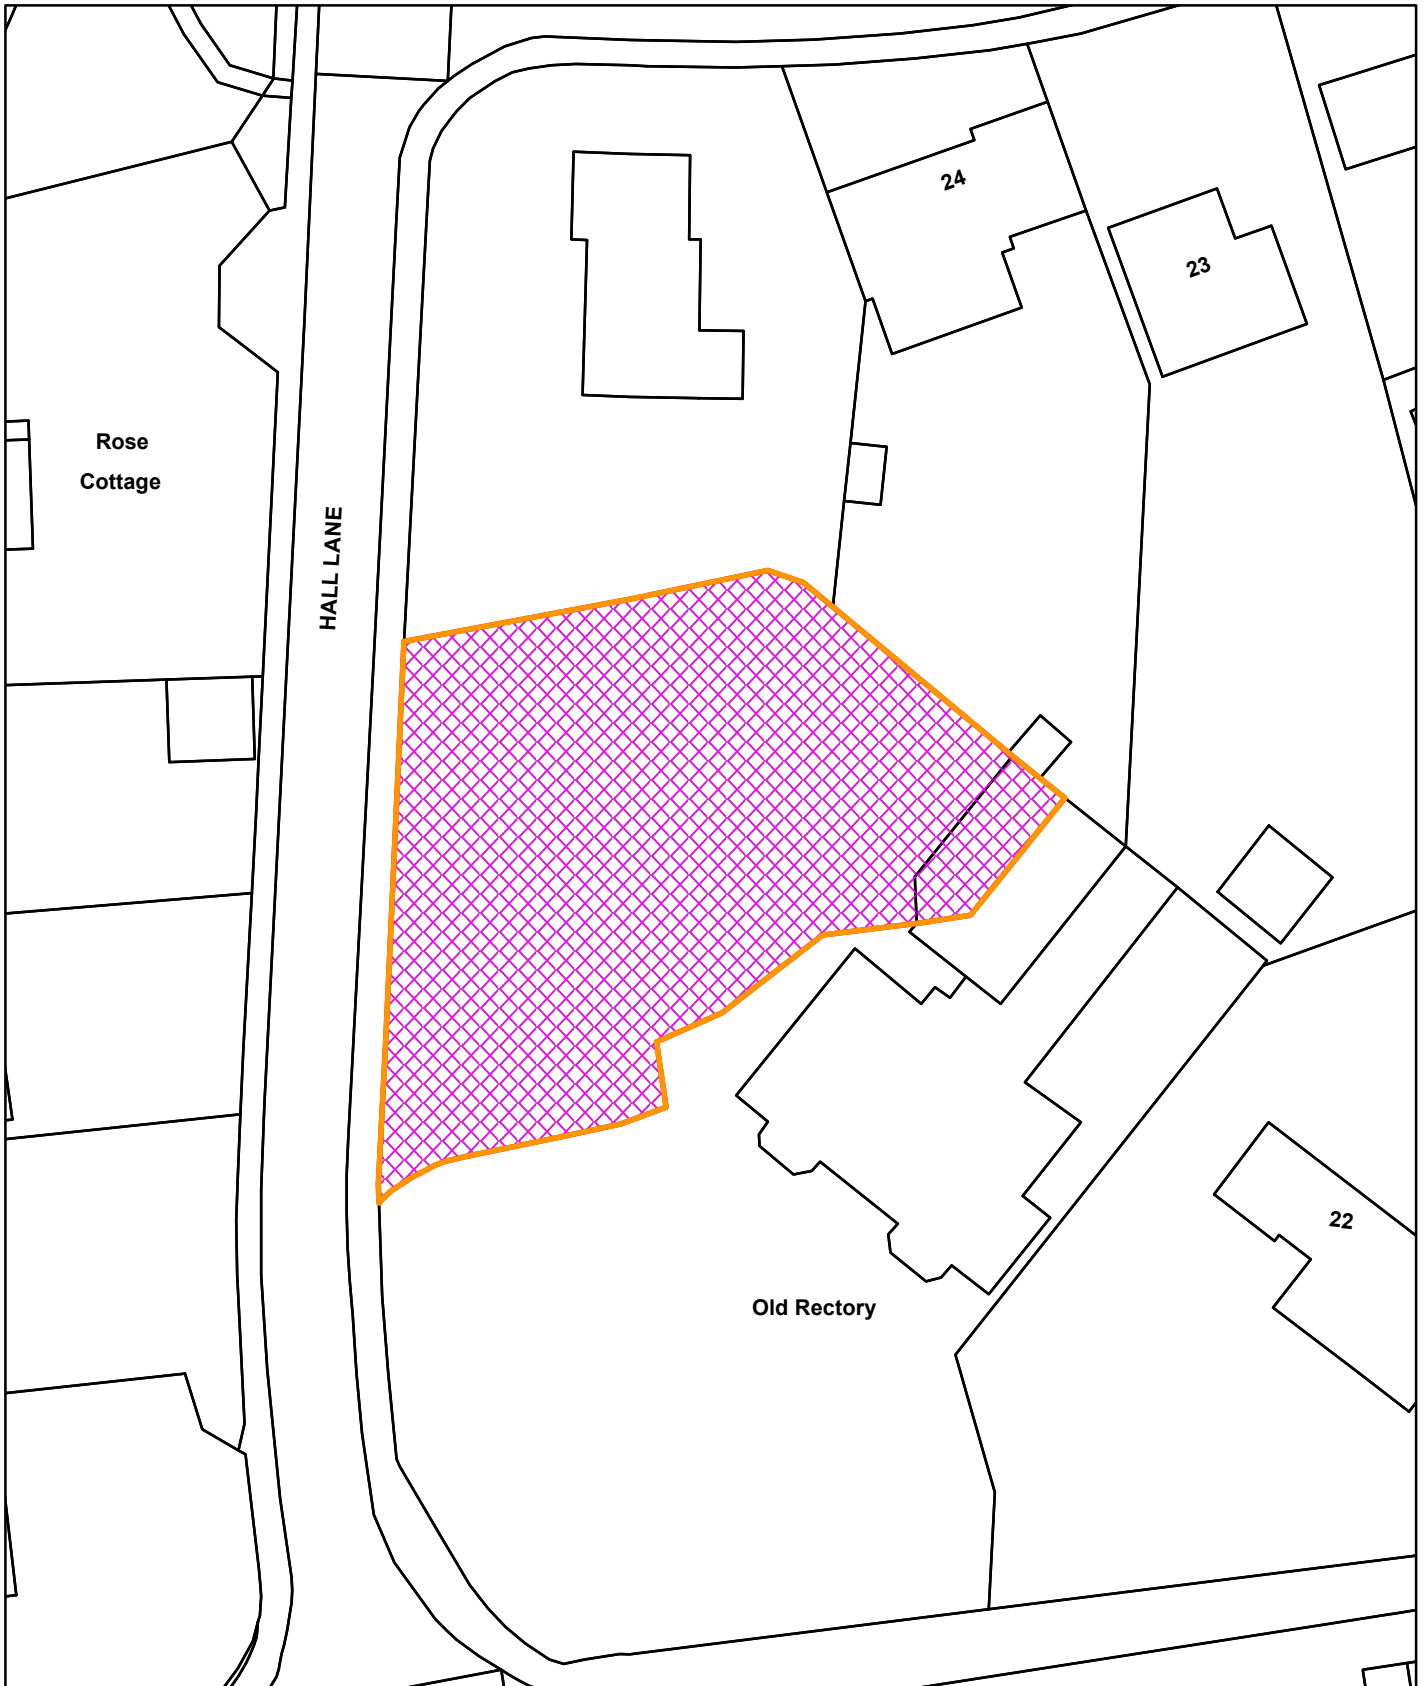

22/00536/F

Old Rectory, Hall Lane, South Wootton, PE30 3LG

© Crown copyright and database rights 2022  
Ordnance Survey 100024314

22/02/2023